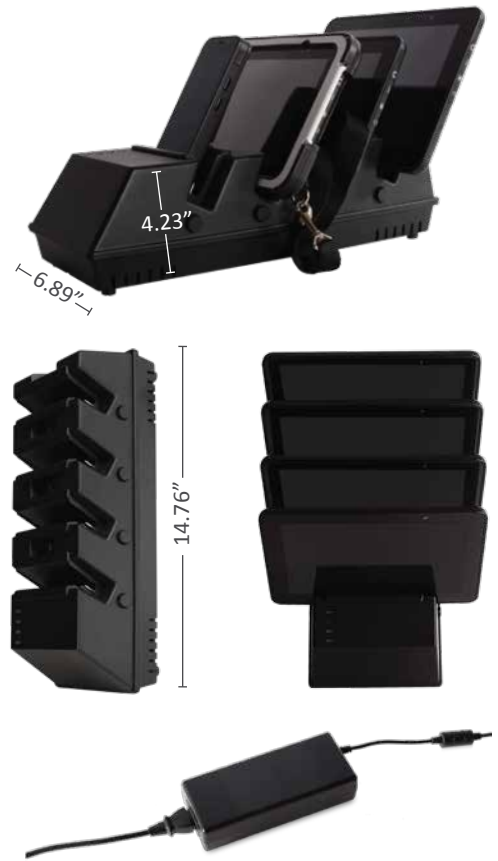

### Adaptability & Key Features

PAR's Quad Tablet Charger supports our entire Mobile family, and can simultaneously charge up to four Tablet 10's, 8's or 5's in any combination. The insert can be removed in one simple motion to support the ruggedized PAR Tablet Shield, allowing the PAR Tablets to be charged with or without the added accessory.

### Power Indicator & Security

Each of the four Tablet ports utilizes its own corresponding 2-color light, indicating the charging status of each individual PAR Tablet. The Quad Tablet Charger features a Kensington™ lock for security against theft protection, and a push button release mechanism to ensure both the security & safety of each Tablet.

### Ease of Serviceability & Installation

Based on the needs of your operation, the Quad Tablet Charger can be placed on a countertop, or mounted on a wall - either flat against the wall, or at a 40 degree angle through the use of one bracket. The convenient design of the bracket promotes both ease of serviceability and seamless installation.